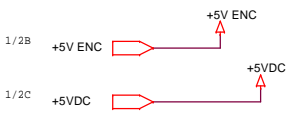

3/5D

3/5D 2/5D

2/5D

- HOLE H1
- HOLE H2
- HOLE H3
- HOLE H4

<b>DS4</b> Via Giardini 32 24066 Pedrengo BERGAMO Italy		
Title 4 CHANNEL AXIS DRIVER		
Document Number <b>POWER</b>		Rev 1.0 B
Date: Thursday, October 30, 2014		Sheet 1 of 3