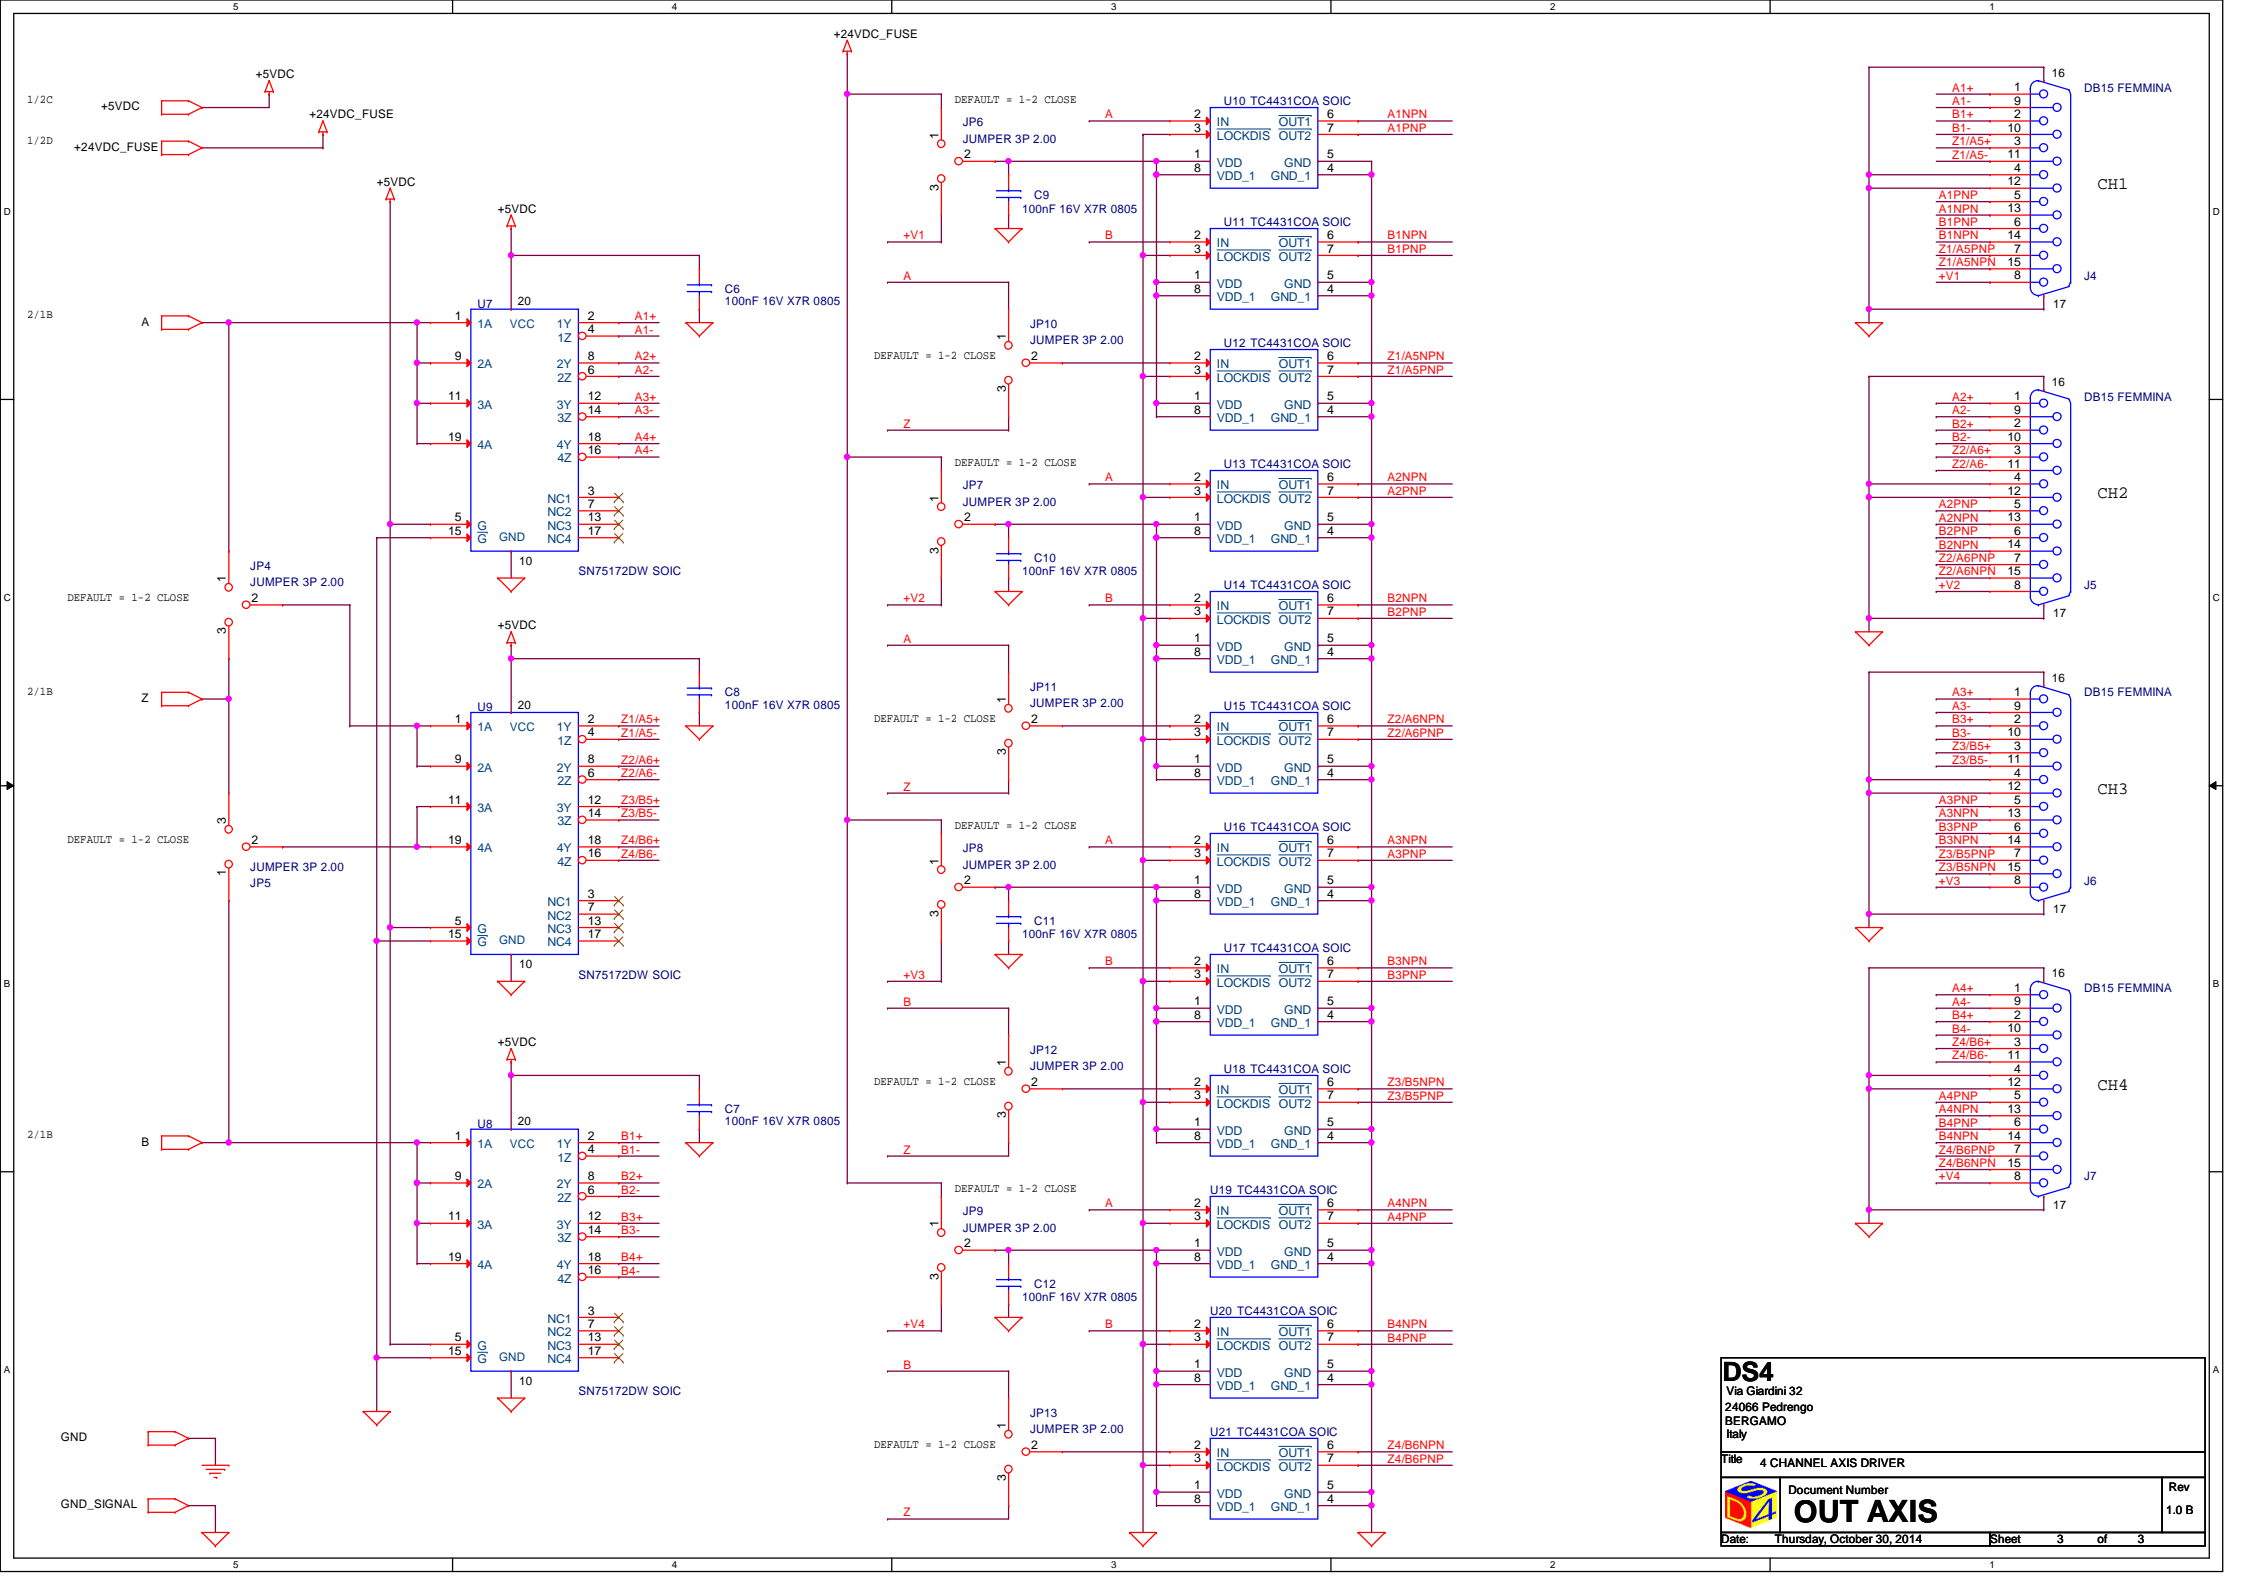

3/5D

3/5D 2/5D

2/5D

- HOLE H1
- HOLE H2
- HOLE H3
- HOLE H4

<b>DS4</b> Via Giardini 32 24066 Pedrengo BERGAMO Italy		
Title 4 CHANNEL AXIS DRIVER		
Document Number <b>POWER</b>		Rev 1.0 B
Date: Thursday, October 30, 2014		Sheet 1 of 3

**DS4**  
Via Giardini 32  
24066 Pedrengo  
BERGAMO  
Italy

Title 4 CHANNEL AXIS DRIVER

Document Number  
**ENCODER**

Date: Thursday, October 30, 2014 Sheet 2 of 3

Rev 1.0 B

**DS4**  
Via Giardini 32  
24066 Pedrengo  
BERGAMO  
Italy

Title: 4 CHANNEL AXIS DRIVER

Document Number: **OUT AXIS**

Date: Thursday, October 30, 2014 Sheet 3 of 3

Rev 1.0 B