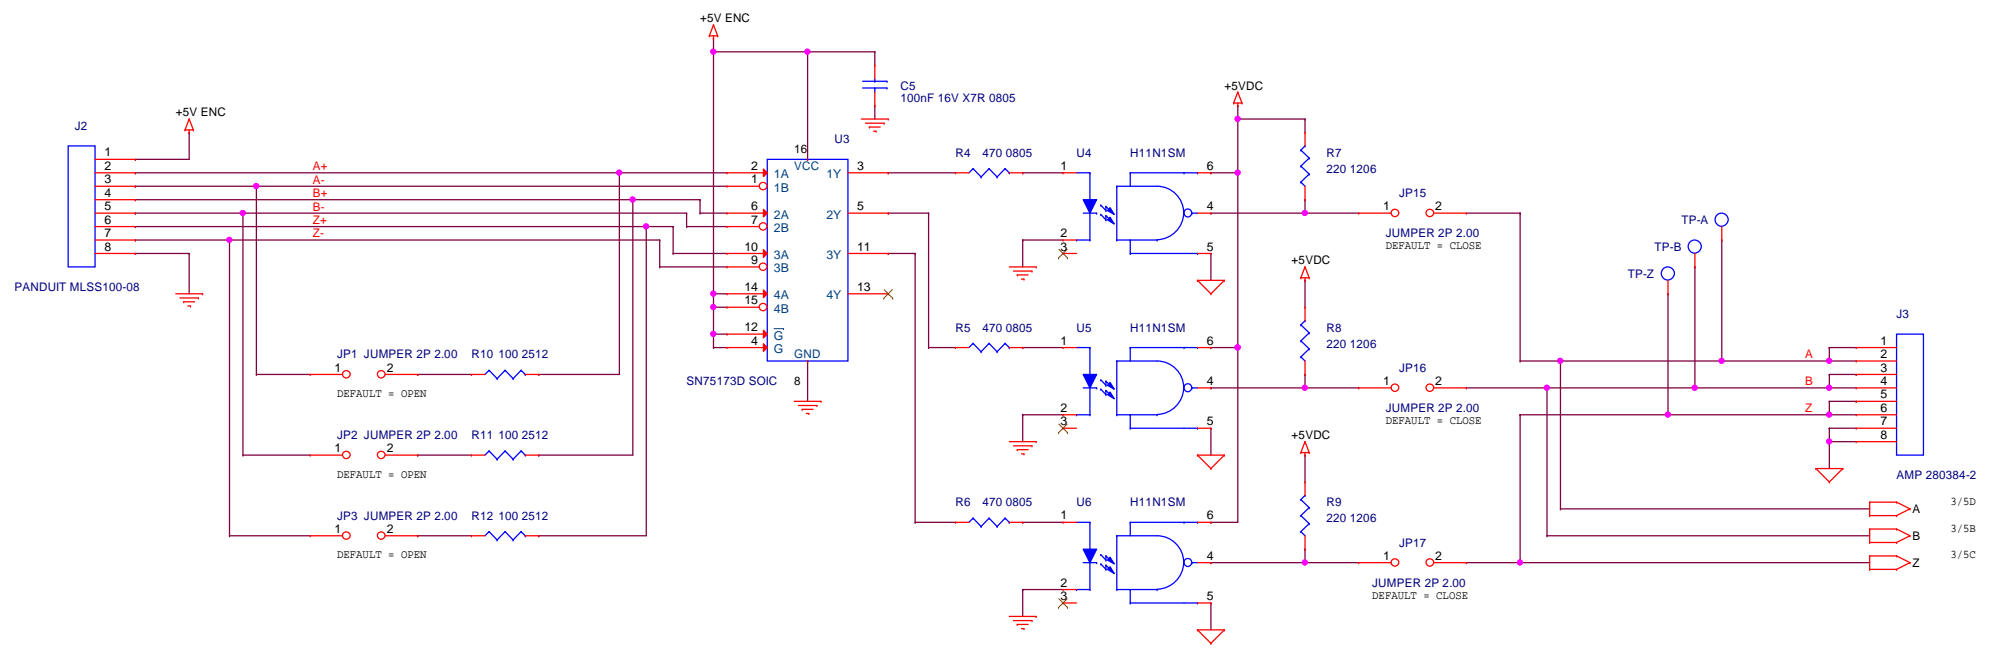

3/5D

3/5D 2/5D

2/5D

- HOLE H1
- HOLE H2
- HOLE H3
- HOLE H4

<b>DS4</b> Via Giardini 32 24066 Pedrengo BERGAMO Italy		
Title 4 CHANNEL AXIS DRIVER		
Document Number <b>POWER</b>		Rev 1.0 B
Date: Thursday, October 30, 2014		Sheet 1 of 3

**DS4**  
Via Giardini 32  
24066 Pedrengo  
BERGAMO  
Italy

Title 4 CHANNEL AXIS DRIVER

Document Number  
**ENCODER**

Date: Thursday, October 30, 2014 Sheet 2 of 3

Rev 1.0 B

**DS4**  
Via Giardini 32  
24066 Pedrengo  
BERGAMO  
Italy

Title: 4 CHANNEL AXIS DRIVER

Document Number: **OUT AXIS**

Date: Thursday, October 30, 2014 Sheet 3 of 3

Rev 1.0 B