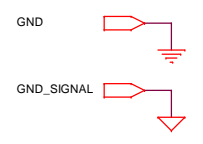

3/5D

3/5D 2/5D

2/5D

- HOLE H1
- HOLE H2
- HOLE H3
- HOLE H4

<b>DS4</b> Via Giardini 32 24066 Pedrengo BERGAMO Italy		
Title 4 CHANNEL AXIS DRIVER		
Document Number <b>POWER</b>		Rev 1.0 B
Date: Thursday, October 30, 2014		Sheet 1 of 3