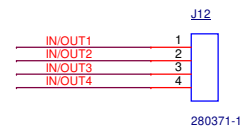

MODIFICA INTRODotta:
- AGGIUNTO DIODI DX1 E DX2

LOW PASS FILTER			
	BPH OPEN BPL OPEN	BPH CLOSED BPL OPEN	BPH OPEN BPL CLOSED
INPUT MAX FREQUENCY	100KHz	10KHz	1KHz

DS4
Via Giardini 32
24066 Pedrengo
BERGAMO
Italy