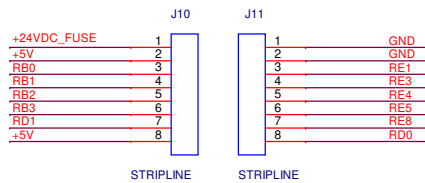

MODIFICA INTRODotta:
- AGGIUNTO DIODI DX1 E DX2

LOW PASS FILTER			
	BPH OPEN BPL OPEN	BPH CLOSED BPL OPEN	BPH OPEN BPL CLOSED
INPUT MAX FREQUENCY	100KHz	10KHz	1KHz

DS4
Via Giardini 32
24066 Pedrengo
BERGAMO
Italy

Title: STROBE GEN EXTENDED

Document Number: **I/O 5V/24V**

Date: Wednesday, February 14, 2018

Sheet 1 of 1

Rev 1.0B